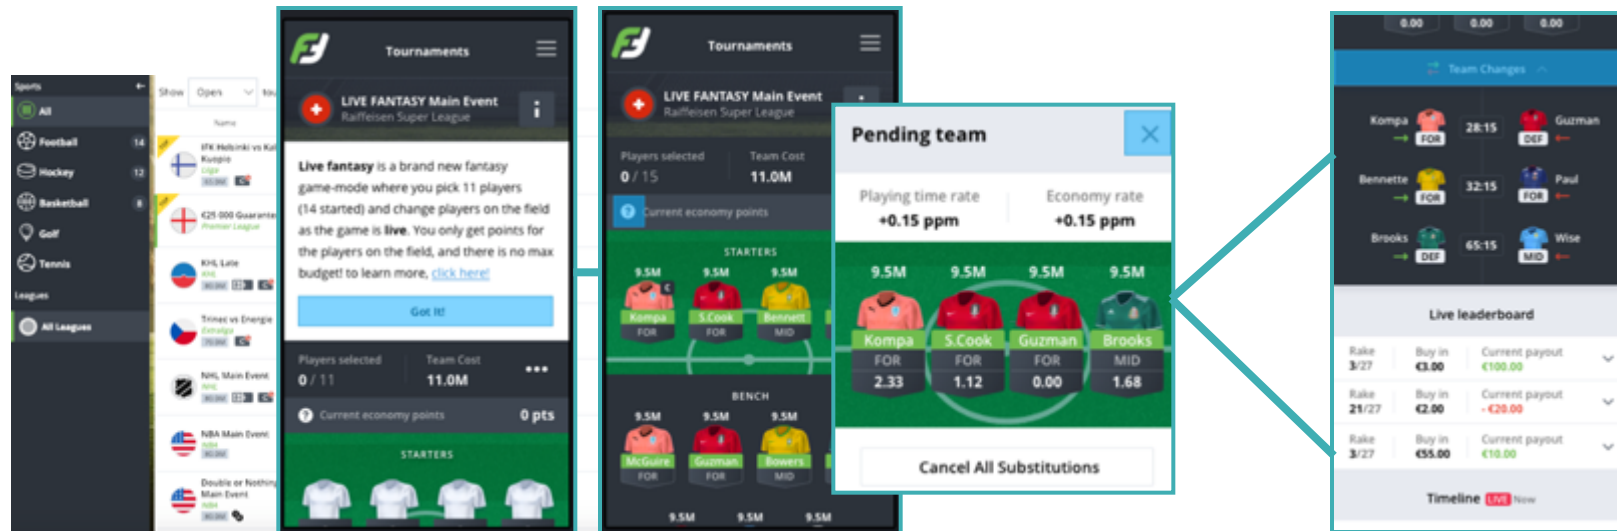

IN-PLAY FANTASY

Extend the sportsbetting experience, increase revenues and combat churn

- / Draft and manage a team; single round, game round or weekly
- / Paid entry with multiple prize distribution options
- / 'Open' and User-created, Network and ring-fenced games
- / Daily & weekly schedule of tournaments to choose from
- / Multiple game formats; Full squad, Five-a-side, Flexi-six etc.