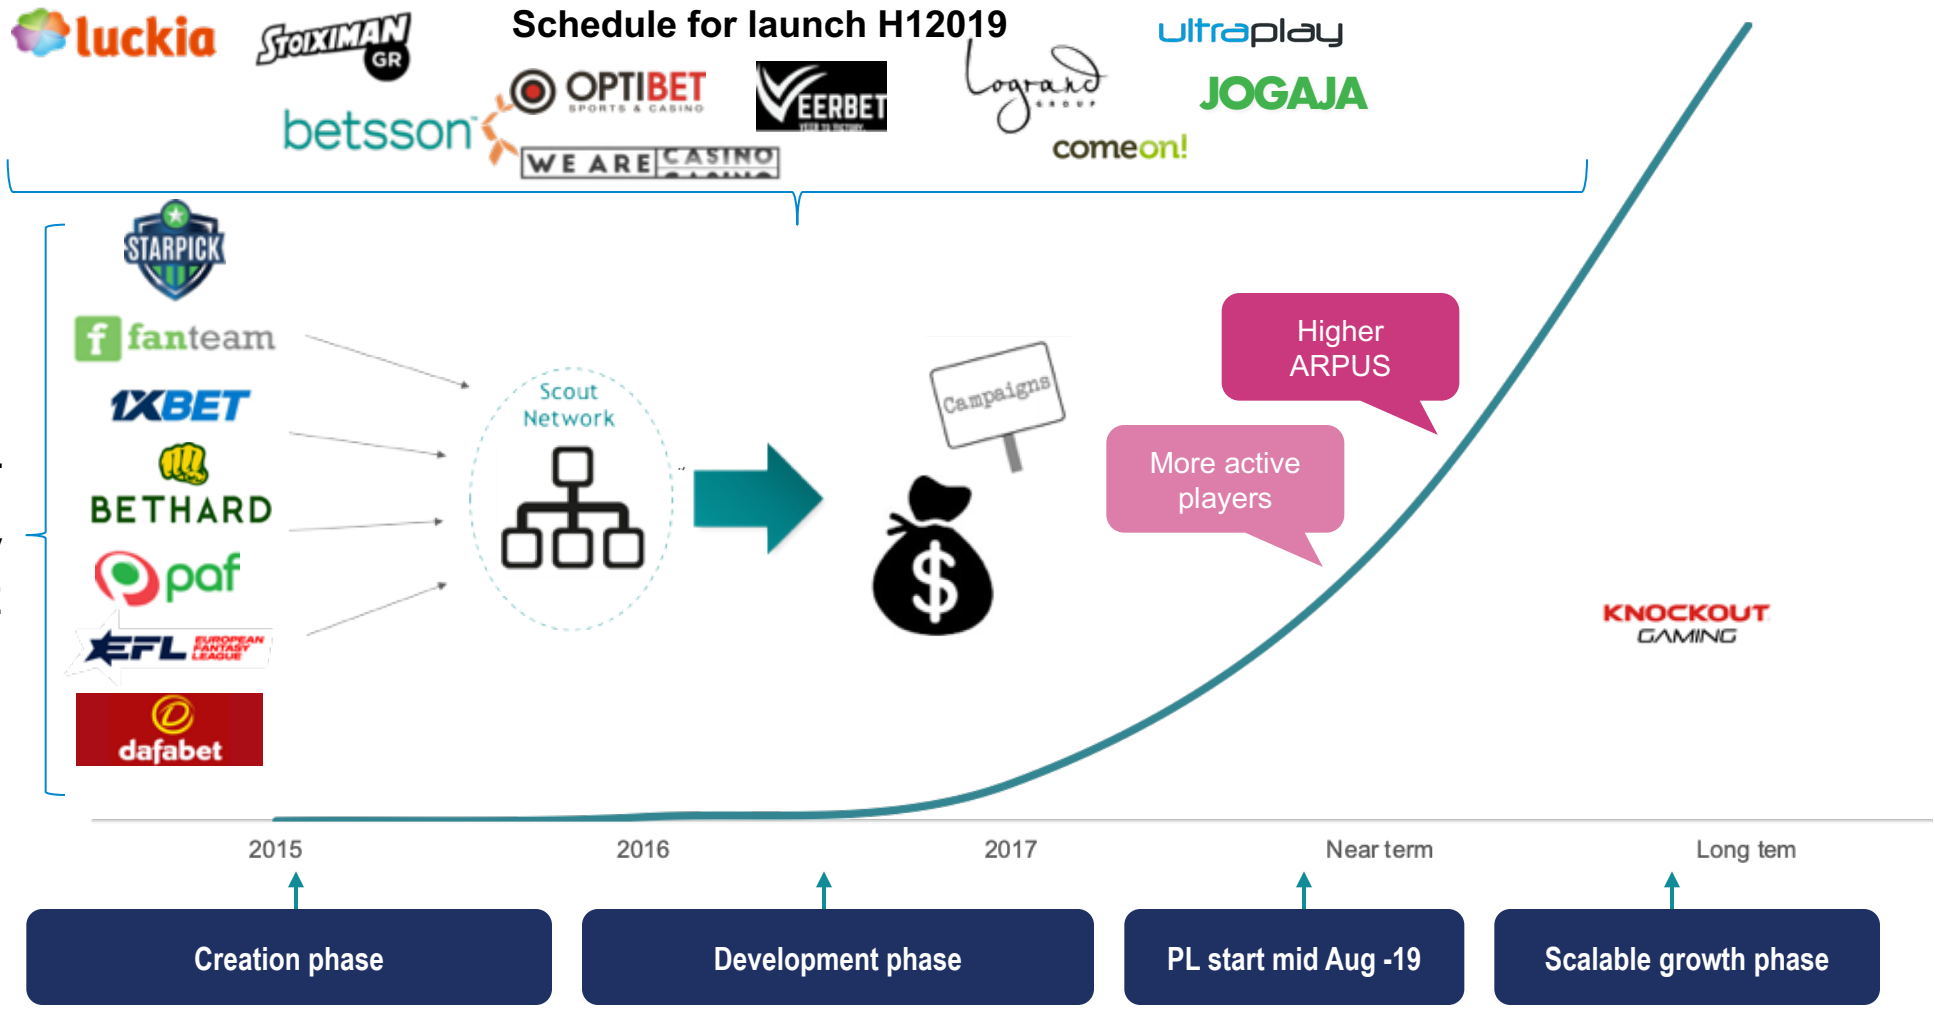

# THE SCOUT NETWORK

## LARGEST CUSTOMER BASE IN THE INDUSTRY

Pooled network liquidity with higher prices gives more active players and higher ARPU's